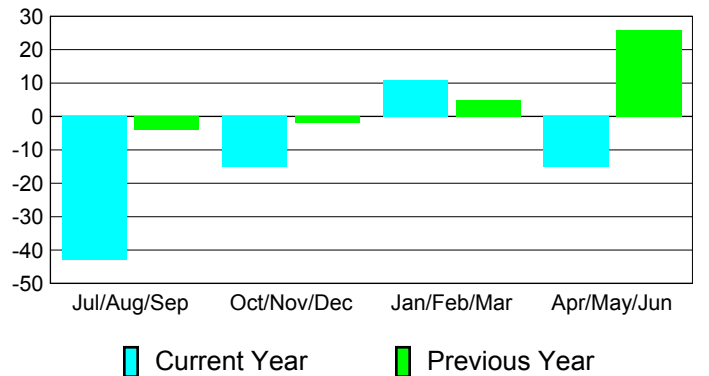

Membership Results
2010-2011

Membership
2009-2010

Month	Net Memb Goal	Actual New Memb	Actual Dropped Memb	Gain/Loss of Memb	Gain/Loss of Memb
Jul/Aug/Sep	20	26	-69	-43	-4
Oct/Nov/Dec	0	37	-52	-15	-2
Jan/Feb/Mar	20	47	-36	11	5
Apr/May/Jun	0	34	-49	-15	26
Totals	40	144	-206	-62	25

Membership Results 2010-2011

Goal, New, Dropped, Gain/Loss

Comparison of Membership Gain/Loss

Current Year Compared to the Previous Year

Gender Comparison 2010-2011

Jul/Aug/Sep

Oct/Nov/Dec

Jan/Feb/Mar